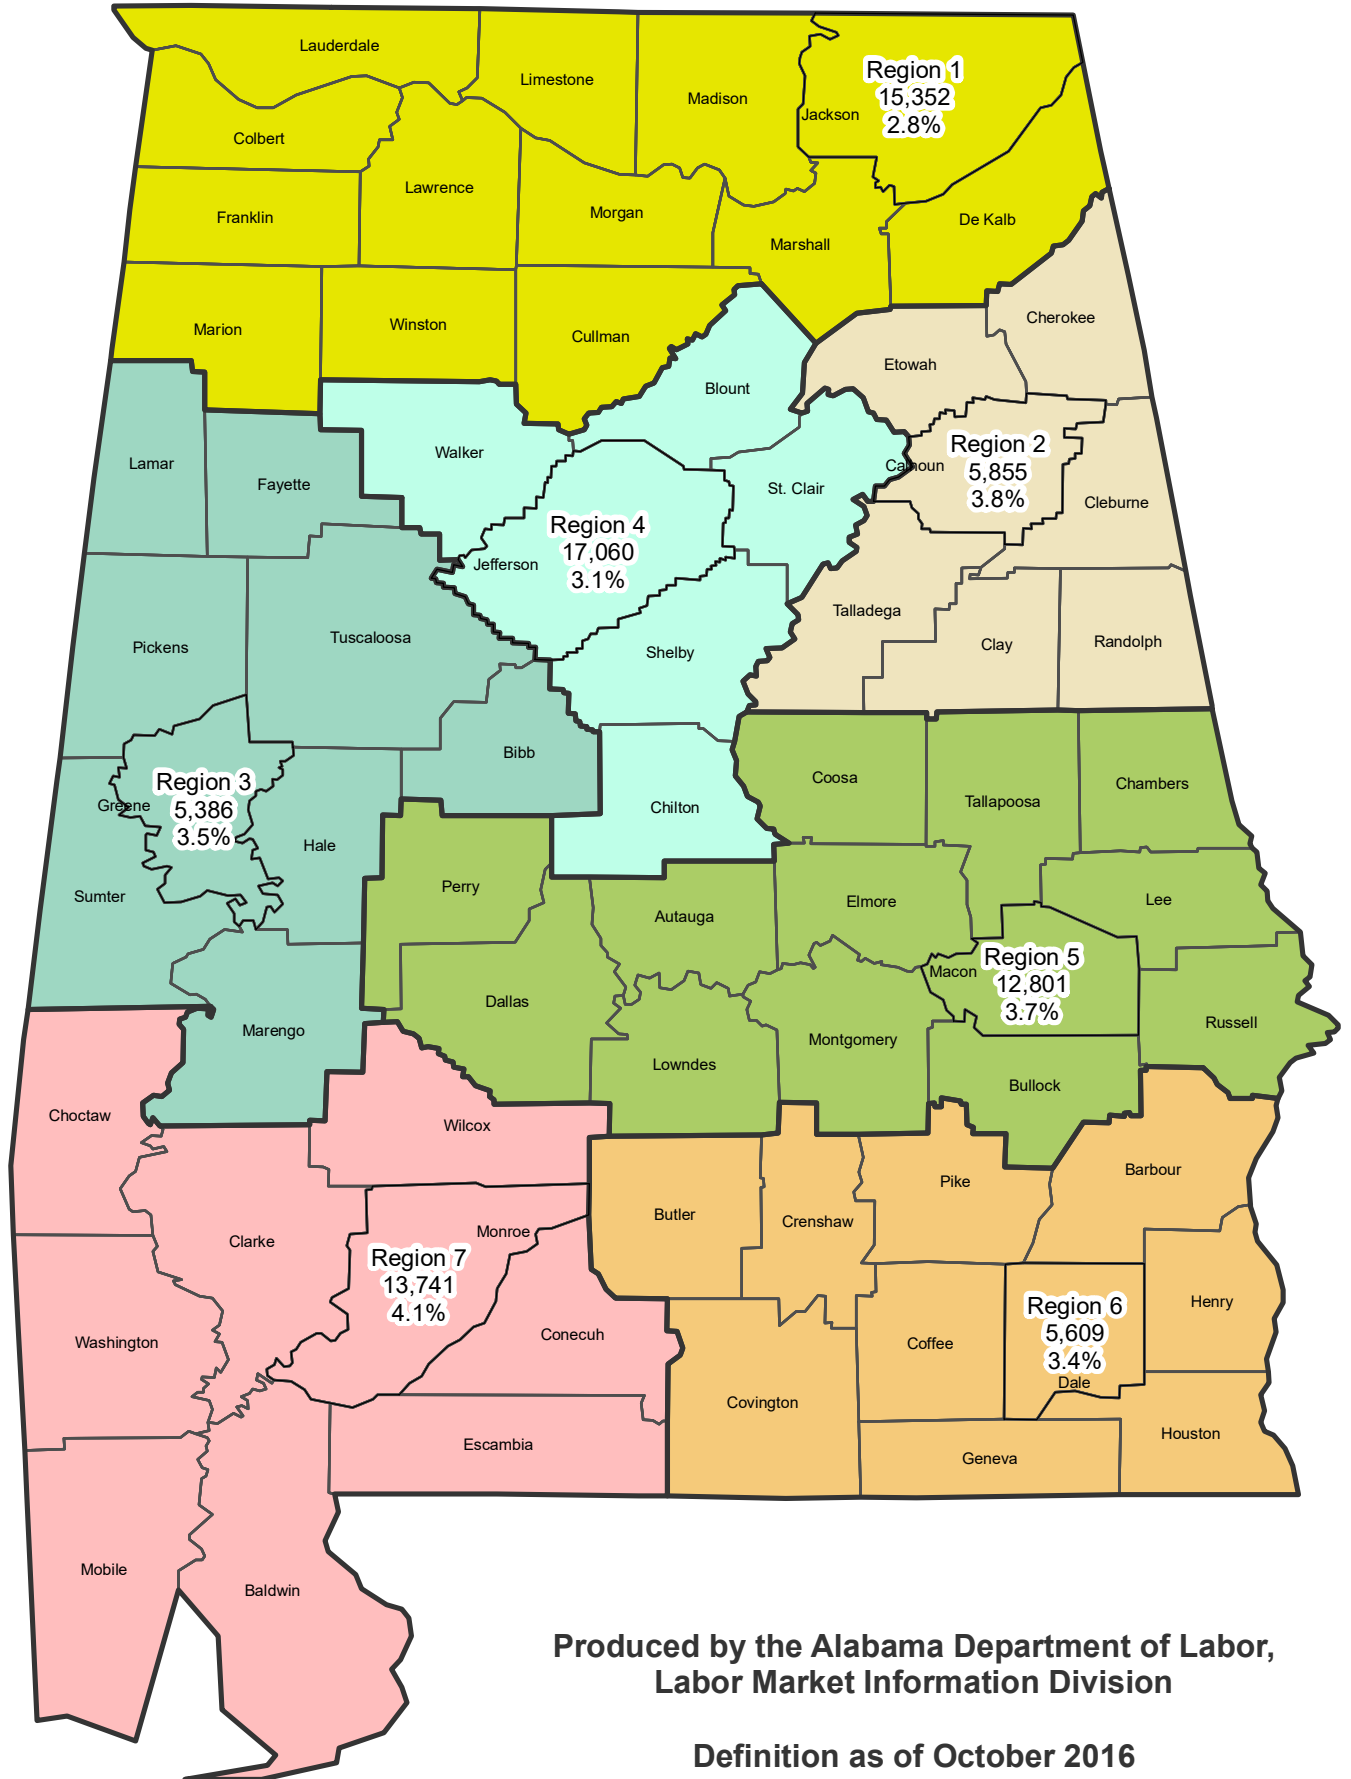

Alabama's Workforce Regions
Number Unemployed and Unemployment Rate
January 2022 Preliminary
State Rate Seasonally Adjusted: 3.1%
State Rate Not Seasonally Adjusted: 3.4%
Areas Not Seasonally Adjusted